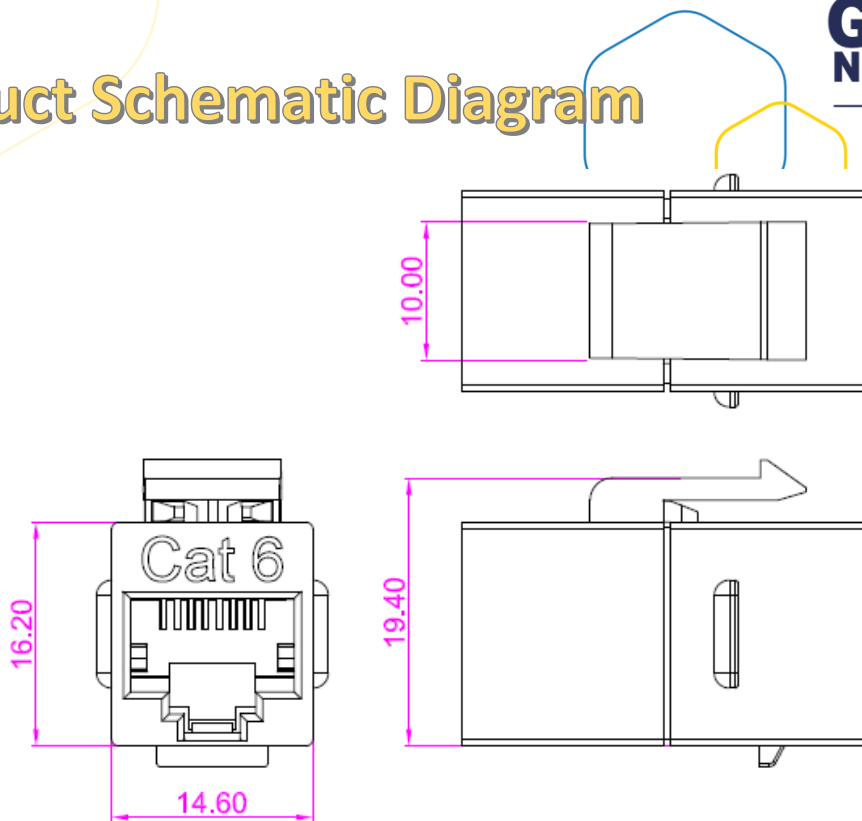

Product Schematic Diagram

Ordering Information

Part Number	Product Description
GC6ICUTPBK	Genius Cat 6 Unshielded Inline Coupler Black
GC6ICUTPWH	Genius Cat 6 Unshielded Inline Coupler White
GC6ICUTPRD	Genius Cat 6 Unshielded Inline Coupler Red
GC6ICUTPBL	Genius Cat 6 Unshielded Inline Coupler Blue
GC6ICUTPYL	Genius Cat 6 Unshielded Inline Coupler Yellow
GC6ICUTPGR	Genius Cat 6 Unshielded Inline Coupler Green