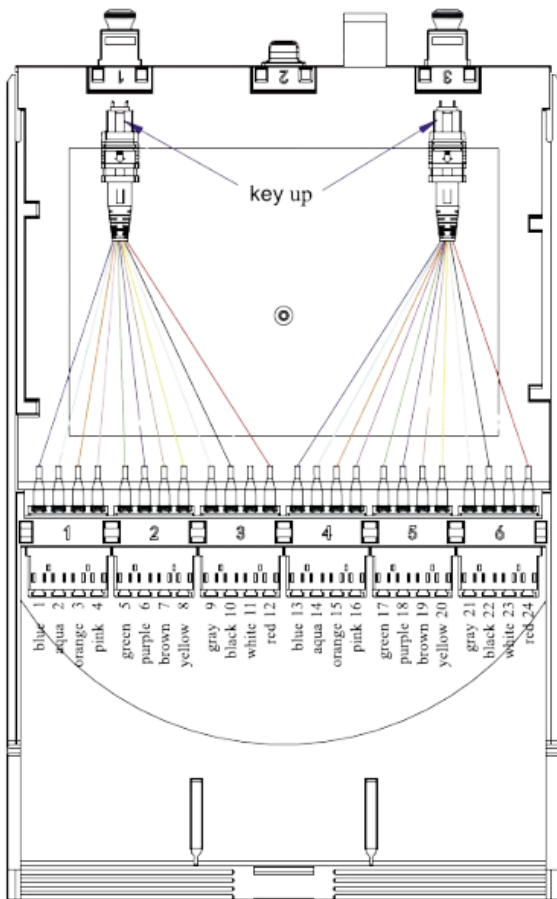

Wiring Diagram (Polarity – Type B)

MPO Adapter No	MT Hole	Cable Color Code	LC Quad Adapter No	LC adapter Hole No	Cable Color Code
1	1	Blue	1	1	Blue
	2	Orange		2	Aqua
	3	Green		3	Orange
	4	Brown		4	Pink
	5	Slate	2	5	Green
	6	White		6	Voilet
	7	Red		7	Brown
	8	Black		8	Yellow
	9	Yellow	3	9	Slate
	10	Voilet		10	Black
	11	Pink		11	White
	12	Aqua		12	Red
3	1	Blue	4	13	Blue
	2	Orange		14	Aqua
	3	Green		15	Orange
	4	Brown		16	Pink
	5	Slate	5	17	Green
	6	White		18	Voilet
	7	Red		19	Brown
	8	Black		20	Yellow
	9	Yellow	6	21	Slate
	10	Voilet		22	Black
	11	Pink		23	White
	12	Aqua		24	Red

Ordering Information

Part Number	Product Description
GDM4CCMMBTRFCS12	Genius Fiber UHD Cassettes, 24 LC (6 Quad) *2 MPO, MM, OM4, Male, Method B
GDM5CCMMBTRFCS12	Genius Fiber UHD Cassettes, 24 LC (6 Quad) *2 MPO, MM, OM5, Male, Method B
GDS2CCMMBTRFCS12	Genius Fiber UHD Cassettes, 24 LC (6 Quad) *2 MPO, SM, OS2, Male, Method B

Note – Any specification in the data sheet including Design, Performance, Measurement and standards may change without prior notice by **Net Gen Innovations Private Limited** as part of continuous Improvement – Always download data sheet from genius-net.com for latest version